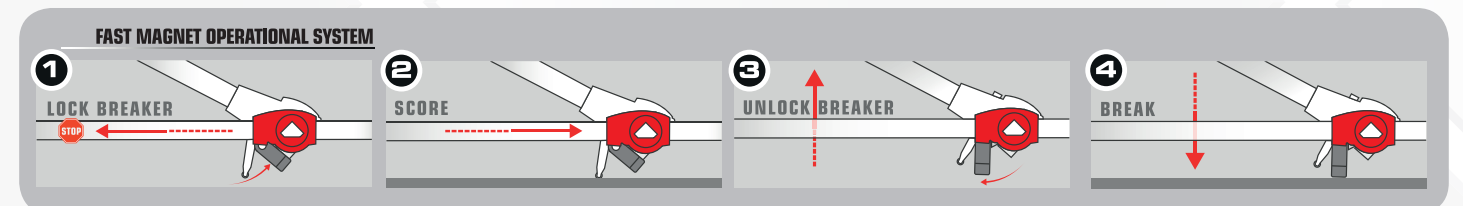

NOT INCLUDED		Ø 6 mm Ø 1/4"	Ø 8 mm Ø 5/16"	Ø 10 mm Ø 3/8"